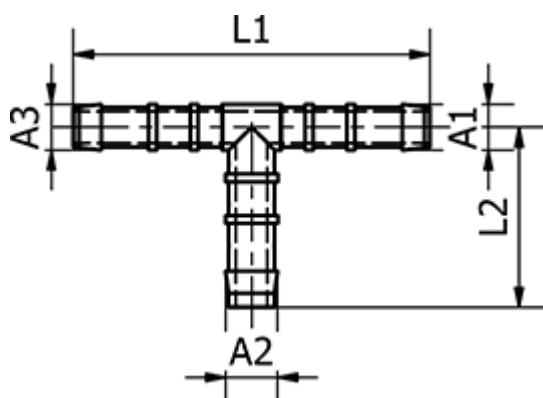

Data Sheet

Article number: 58635516

Description: Tube Connector 35.516, Ø13/ Ø13/ Ø13
Tee connector

Measures

Ext. Hose Diameter A3	= 13
Ext. Hose Diameter A1	= 13
Ext. Hose Diameter A2	= 13
L1	= 69
L2	= 36